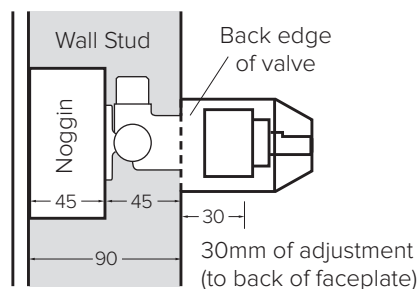

Ø140
MAINS PRESSURE
40MM CARTRIDGE

CHROME:
41980.02

BRUSHED NICKEL:
41980.04

BLACK:
41980.13

GUN METAL:
41980.29

BRUSHED BRASS:
41980.07

30MM ADJUSTMENT RANGE

The Mains Pressure shower mixer features a 30mm adjustment range allowing for different installation requirements and thickness of wall/cladding materials.

OPTIONAL 13MM EXTENSION KIT

43mm of adjustment (to the back of faceplate) can be achieved using the 13mm extension kit. Code: **43472.00**

Note: Compatible with 40mm Mains Pressure Valve only

KITCHEN MIXERS